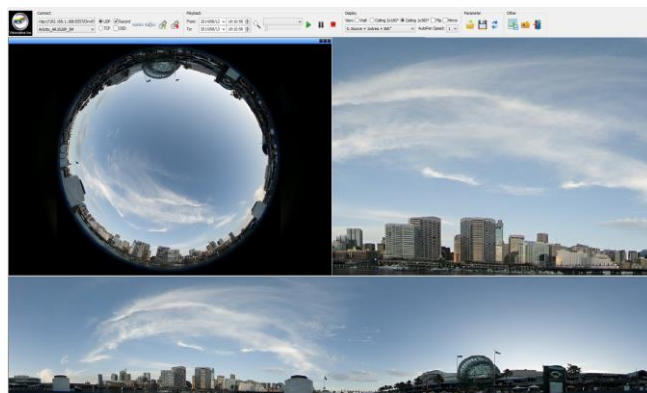

# Fisheye Dewarp Viewer

**360°/180°/90 ° Panoramic View**

**From Fisheye Camera**

- **Max support resolution of 2592x1920 pixels with 5MP raw image**
- **Advanced video De-Warping technology for 360°/180°/ 90° panoramic video in real-time**
- **Real-time monitoring Viewer**
  - Recording; Live view; Playback
- **Reduces the number of cameras required**
- **Edge storage for recording, live view and playback**
- **Easy PTZ** for rapid-response manipulation in every 360°/180°/90 ° panoramic video
  - Smoothly navigate the camera's visible area in every position and angle by digital pan, tilt, and zoom functionalities
- **Superb image quality with greater view angle**
  - Efficiently distortion correction for real-time producing rectangular image
  - Better resolution uniformity over the entire image
  - Maintain higher video quality than produced at the camera level without incurring the image degradation
- **A variety of view modes**
  - 360° panoramic view
  - 180° panoramic view
  - 90° sub area view
  - Original 360° hemispheric raw image
  - Multiple simultaneous screen view